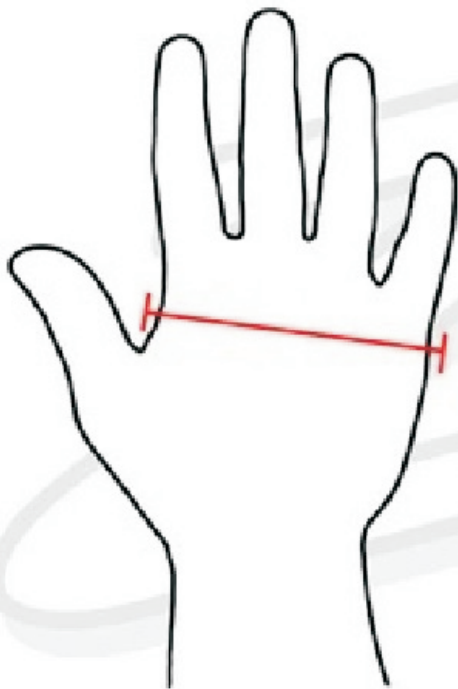

zamp

GLOVES SIZING CHART

How to Measure:

Use a measuring tape wrapped around your hand behind the knuckles and inside thumb, not including thumb, keeping the tape snug. Measure both hands, fitting glove size to the larger measurement.

Glove Size	XS	S	M	L	XL	2XL	3XL
Hand Measurement (centimeters)	19	21	21.5	22.5	23.5	25.5	28
Hand Measurement (inches)	7.5	8.25	8.5	8.9	9.25	10	11

Colors Available: